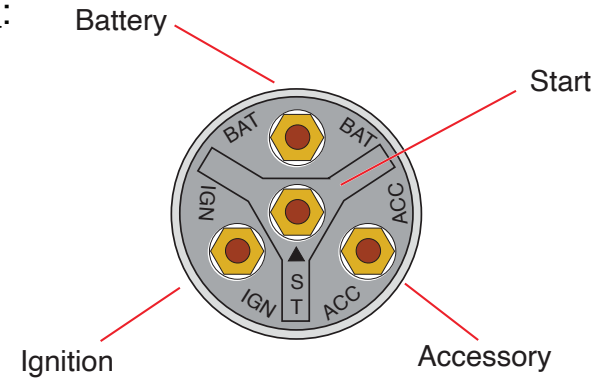

Connections:

Package Contents:

www.americanautowire.com 856-933-0801

PART #
500006
 DESCRIPTION:
UNIVERSAL IGNITION SWITCH
 92965089 Instruction Sheet rev 1.0 2/27/2024

Mounting

Hole Size: 1 inch.

Typical GM Wire Colors:

- Red: Connect to BAT for battery power.
- Purple: Connect to ST stud for power to starter solenoid.
- Pink: Connect to IGN stud for ignition power.
- Brown: Connect to the ACC stud for accessory power.