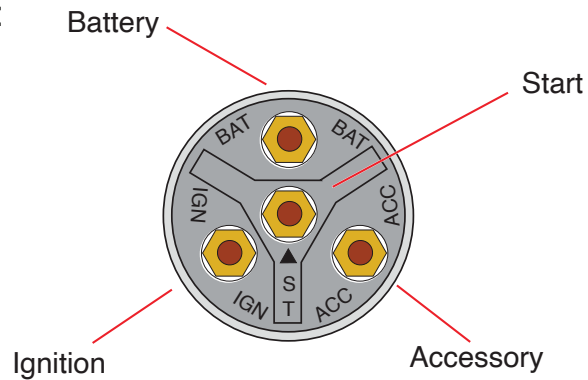

Connections:

Package Contents:

www.americanautowire.com 856-933-0801

PART #
500006
 DESCRIPTION:
UNIVERSAL IGNITION SWITCH
 92965089 Instruction Sheet rev 1.0 2/27/2024

Mounting

Hole Size: 1 inch.

Typical GM Wire Colors:

- Red: Connect to BAT for battery power.
- Purple: Connect to ST stud for power to starter solenoid.
- Pink: Connect to IGN stud for ignition power.
- Brown: Connect to the ACC stud for accessory power.